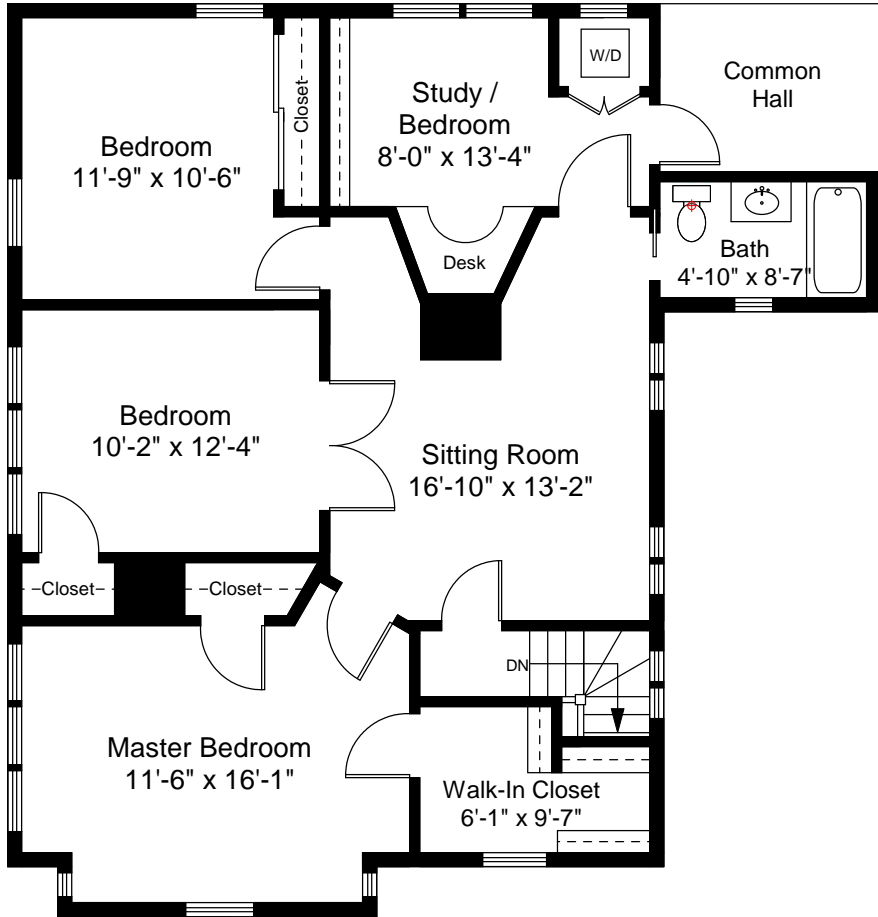

First Floor Plan  
Ceiling Height = 8'-8"

5 Flagg Street  
Cambridge, MA 02138

Scale 1/8" = 1'-0"

1

Completed: April, 2011  
  
Note: Dimensions are not guaranteed and are provided for informational purposes only.

**NEW ENGLAND**  
— FLOOR PLANS —  
& PHOTOGRAPHY  
(800) 328-0217

**Second Floor Plan**  
Ceiling Height = 8'-8"

5 Flagg Street  
Cambridge, MA 02138

Scale 1/8" = 1'-0"

2

Completed: April, 2011

Note: Dimensions are not guaranteed and are provided for informational purposes only.

**NEW ENGLAND**  
FLOOR PLANS  
& PHOTOGRAPHY  
(800) 328-0217