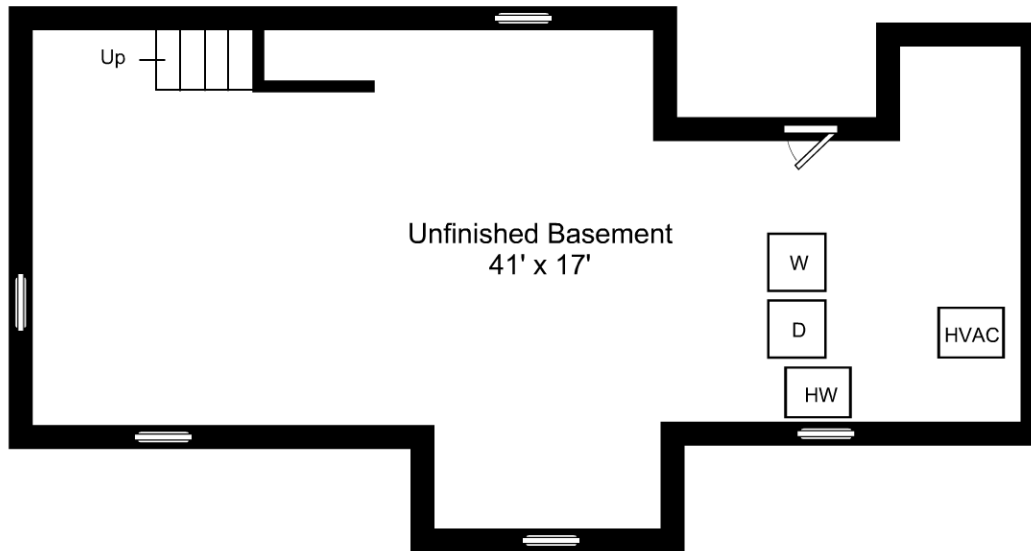

This is an artistic rendering, not a technical drawing. Dimensions are estimates and are not guaranteed. May not be to exact scale.
 Ceiling Height: 7'11"

1/8" = 1'-0"
 — = 12"

10 Avon Place / First Floor

Listing no. 20160224S1

This is an artistic rendering, not a technical drawing. Dimensions are estimates and are not guaranteed. May not be to exact scale.
 Ceiling Height: 7'8"

1/8" = 1'-0"
 — = 12"

10 Avon Place / Second Floor

Listing no. 20160224S1

This is an artistic rendering, not a technical drawing.
Dimensions are estimates and are not guaranteed. May not be to exact scale.

1/8" = 1'-0"
└─ = 12"

10 Avon Place / Loft Level

Listing no. 20160224S1

This is an artistic rendering, not a technical drawing. Dimensions are estimates and are not guaranteed. May not be to exact scale.

Ceiling Height: 6'7"

1/8" = 1'-0"
└ = 12"

10 Avon Place / Lower Level