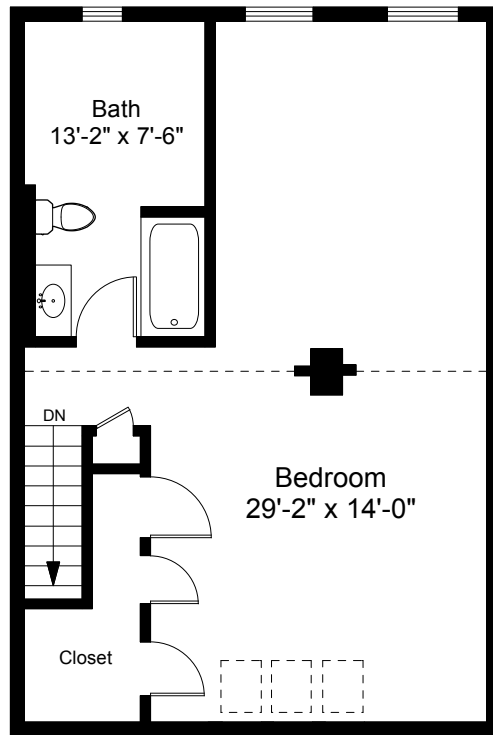

Lower Level Plan

First Floor Plan

167 Brookline Street  
Cambridge, MA 02139

1

Completed: June 2016

*Note:* Dimensions are not guaranteed and are provided for informational purposes only. Individual room dimensions are not used to calculate overall square footage.

**NATIONAL**  
FLOOR PLANS  
& PHOTOGRAPHY  
(800) 328-0217

Second Floor Plan

Third Floor Plan

167 Brookline Street  
Cambridge, MA 02139

2

Completed: June 2016

Note: Dimensions are not guaranteed and are provided for informational purposes only. Individual room dimensions are not used to calculate overall square footage.