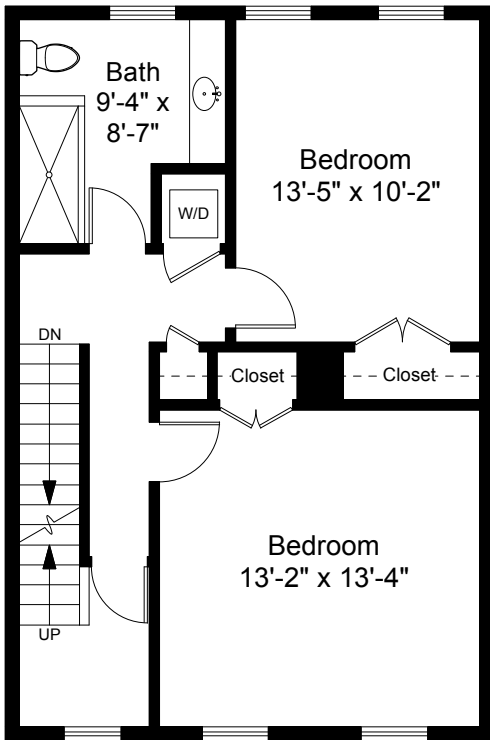

Lower Level Plan

First Floor Plan

167 Brookline Street  
Cambridge, MA 02139

1

Completed: June 2016

*Note:* Dimensions are not guaranteed and are provided for informational purposes only. Individual room dimensions are not used to calculate overall square footage.

**NATIONAL**  
FLOOR PLANS  
& PHOTOGRAPHY  
(800) 328-0217

Second Floor Plan

Third Floor Plan

167 Brookline Street  
Cambridge, MA 02139

2

Completed: June 2016

Note: Dimensions are not guaranteed and are provided for informational purposes only. Individual room dimensions are not used to calculate overall square footage.