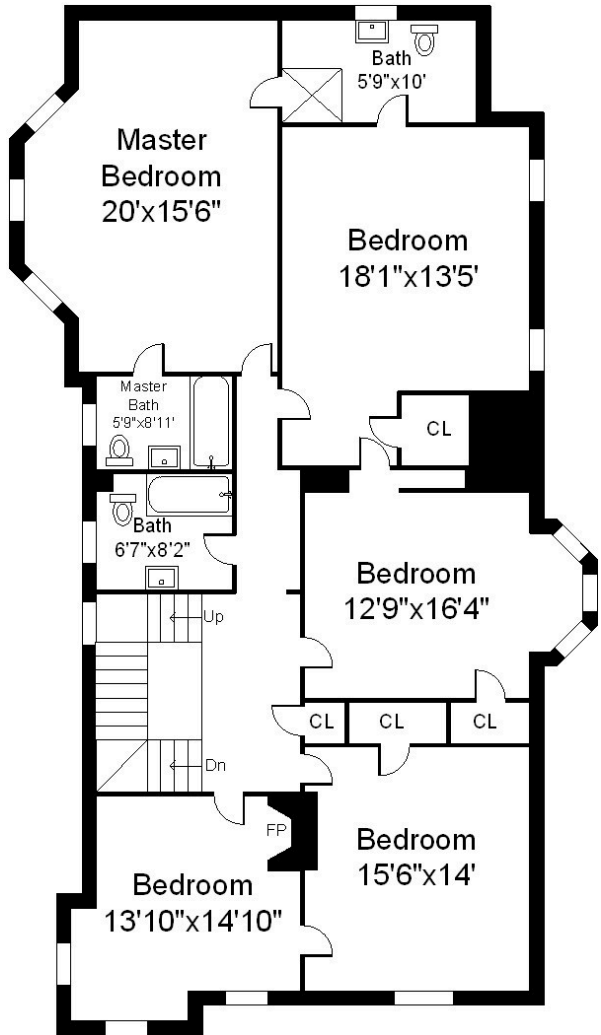

Basement Plan

First Floor Plan

16 Sacramento Street
Cambridge, MA 02138

1

Completed: September 2016

Note: Dimensions are not guaranteed and are provided for informational purposes only. Individual room dimensions are not used to calculate overall square footage.

NATIONAL
— FLOOR PLANS —
& PHOTOGRAPHY
(800) 328-0217

Second Floor Plan

Third Floor Plan

16 Sacramento Street
Cambridge, MA 02138

2

Completed: September 2016

Note: Dimensions are not guaranteed and are provided for informational purposes only. Individual room dimensions are not used to calculate overall square footage.

NATIONAL
— FLOOR PLANS —
& PHOTOGRAPHY
(800) 328-0217