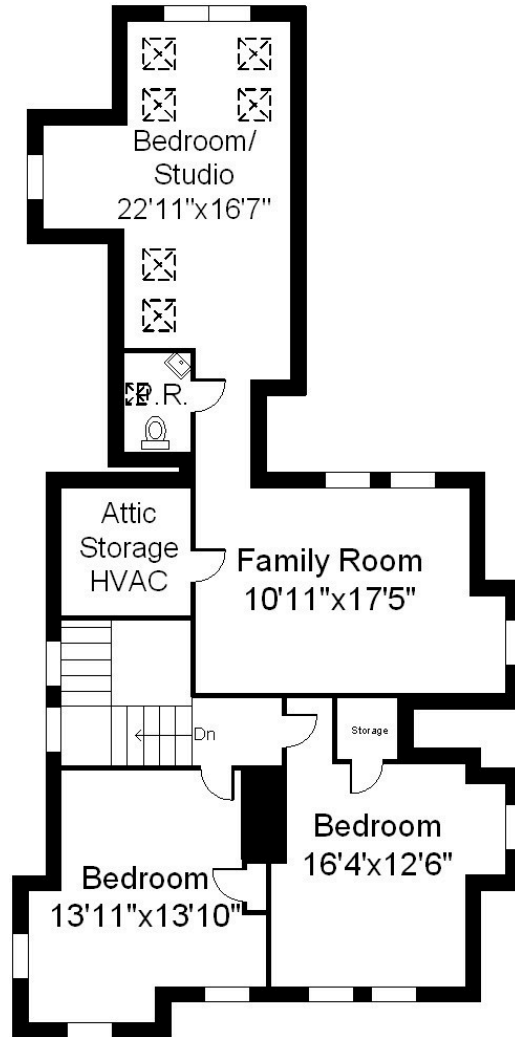

Basement Plan

First Floor Plan

16 Sacramento Street
Cambridge, MA 02138

1

Completed: September 2016

Note: Dimensions are not guaranteed and are provided for informational purposes only. Individual room dimensions are not used to calculate overall square footage.

NATIONAL
— FLOOR PLANS —
& PHOTOGRAPHY
(800) 328-0217

Second Floor Plan

Third Floor Plan

16 Sacramento Street
Cambridge, MA 02138

2

Completed: September 2016

Note: Dimensions are not guaranteed and are provided for informational purposes only. Individual room dimensions are not used to calculate overall square footage.

NATIONAL
— FLOOR PLANS —
& PHOTOGRAPHY
(800) 328-0217