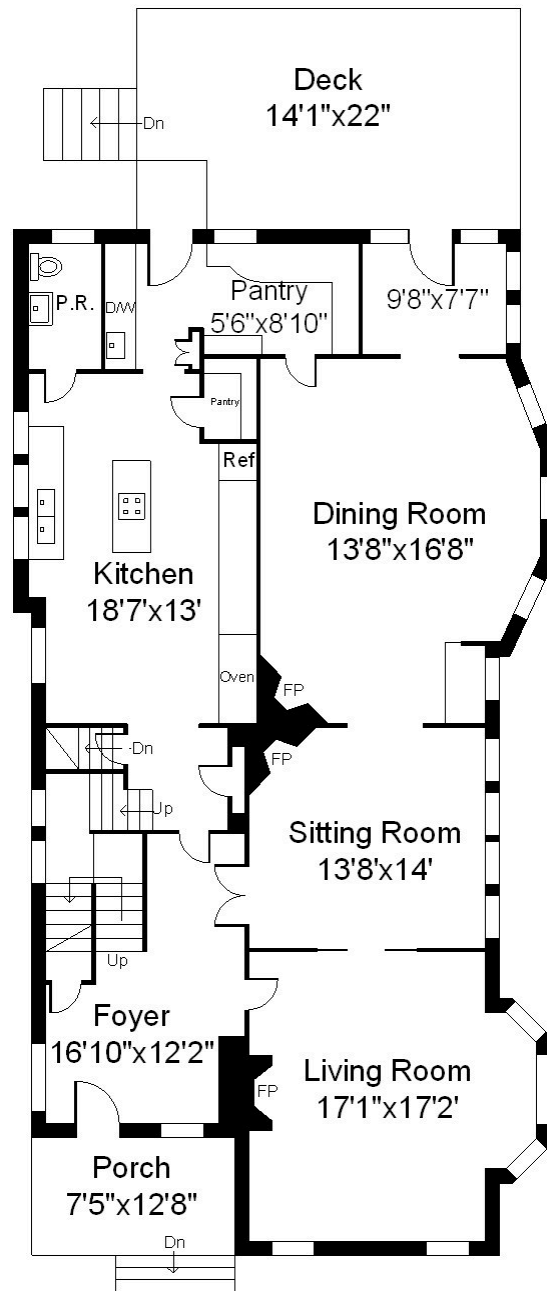

Basement Plan

First Floor Plan

16 Sacramento Street
Cambridge, MA 02138

1

Completed: September 2016

Note: Dimensions are not guaranteed and are provided for informational purposes only. Individual room dimensions are not used to calculate overall square footage.

NATIONAL
— FLOOR PLANS —
& PHOTOGRAPHY
(800) 328-0217

Second Floor Plan

Third Floor Plan

16 Sacramento Street
Cambridge, MA 02138

2

Completed: September 2016

Note: Dimensions are not guaranteed and are provided for informational purposes only. Individual room dimensions are not used to calculate overall square footage.

NATIONAL
— FLOOR PLANS —
& PHOTOGRAPHY
(800) 328-0217