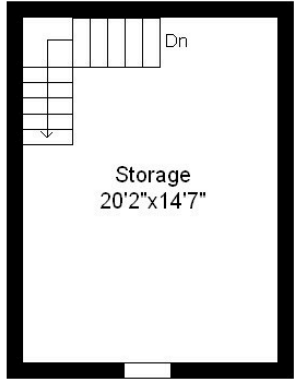

First Floor Plan

42 Ivaloo Street
Somerville, MA 02143

1

Completed: May 2016
 Note: Dimensions are not guaranteed and are provided for informational purposes only. Individual room dimensions are not used to calculate overall square footage.

NATIONAL
 FLOOR PLANS
 & PHOTOGRAPHY
 (800) 328-0217

Second Floor Plan

Third Floor Plan

42 Ivaloo Street
Somerville, MA 02143

2

Completed: May 2016

Note: Dimensions are not guaranteed and are provided for informational purposes only. Individual room dimensions are not used to calculate overall square footage.

NATIONAL
—FLOOR PLANS—
& PHOTOGRAPHY
(800) 328-0217

Basement Plan

42 Ivaloo Street
Somerville, MA 02143

3

Completed: May 2016

Note: Dimensions are not guaranteed and are provided for informational purposes only. Individual room dimensions are not used to calculate overall square footage.