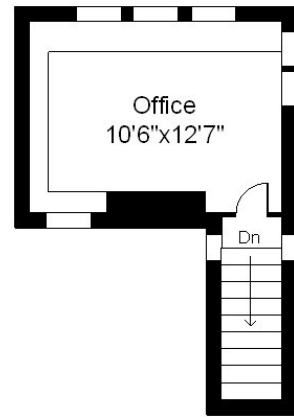

First Floor Plan

42 Ivaloo Street
Somerville, MA 02143

1

Completed: May 2016
 Note: Dimensions are not guaranteed and are provided for informational purposes only. Individual room dimensions are not used to calculate overall square footage.

NATIONAL
 FLOOR PLANS
 & PHOTOGRAPHY
 (800) 328-0217

Second Floor Plan

Third Floor Plan

42 Ivaloo Street
Somerville, MA 02143

2

Completed: May 2016

Note: Dimensions are not guaranteed and are provided for informational purposes only. Individual room dimensions are not used to calculate overall square footage.

NATIONAL
—FLOOR PLANS—
& PHOTOGRAPHY
(800) 328-0217

Basement Plan

42 Ivaloo Street
Somerville, MA 02143

3

Completed: May 2016

Note: Dimensions are not guaranteed and are provided for informational purposes only. Individual room dimensions are not used to calculate overall square footage.

NATIONAL
—FLOOR PLANS—
& PHOTOGRAPHY
(800) 328-0217