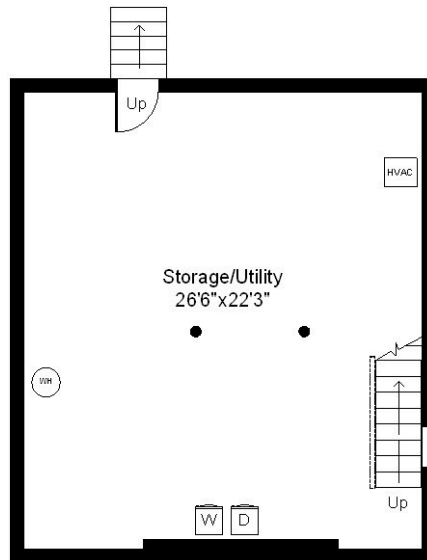

First Floor Plan

42 Ivaloo Street
Somerville, MA 02143

1

Completed: May 2016
 Note: Dimensions are not guaranteed and are provided for informational purposes only. Individual room dimensions are not used to calculate overall square footage.

NATIONAL
 FLOOR PLANS
 & PHOTOGRAPHY
 (800) 328-0217

Second Floor Plan

Third Floor Plan

42 Ivaloo Street
Somerville, MA 02143

2

Completed: May 2016

Note: Dimensions are not guaranteed and are provided for informational purposes only. Individual room dimensions are not used to calculate overall square footage.

NATIONAL
—FLOOR PLANS—
& PHOTOGRAPHY
(800) 328-0217

Basement Plan

42 Ivaloo Street
Somerville, MA 02143

3

Completed: May 2016

Note: Dimensions are not guaranteed and are provided for informational purposes only. Individual room dimensions are not used to calculate overall square footage.